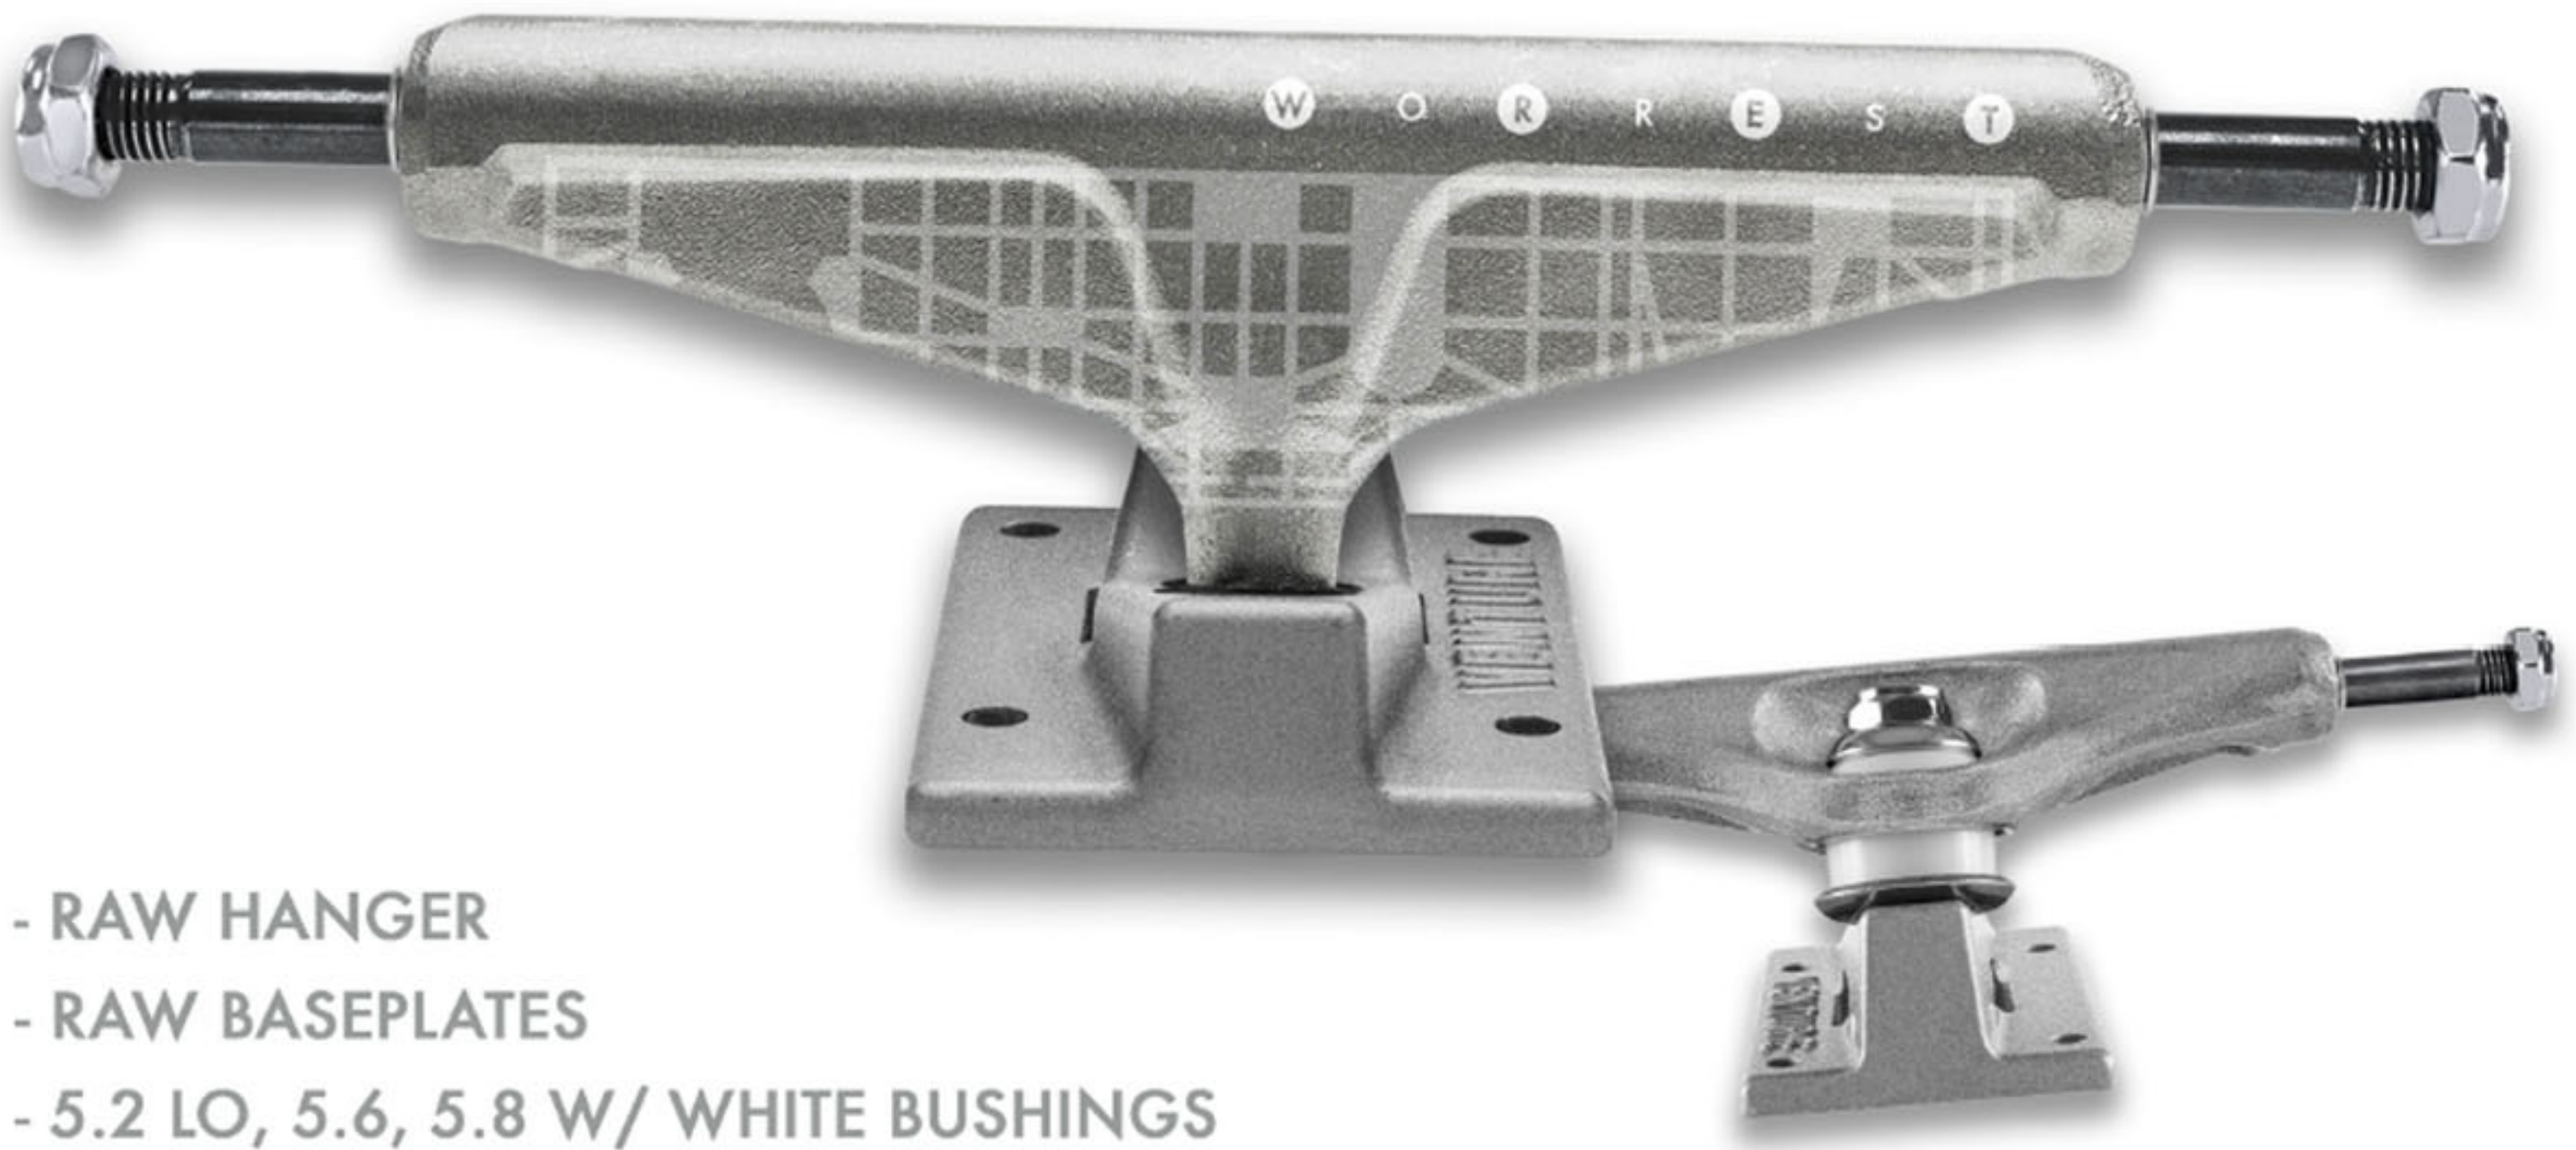

WORREST PLAZA RAW

PRO EDITIONS

- RAW HANGER
- RAW BASEPLATES
- 5.2 LO, 5.6, 5.8 W/ WHITE BUSHINGS