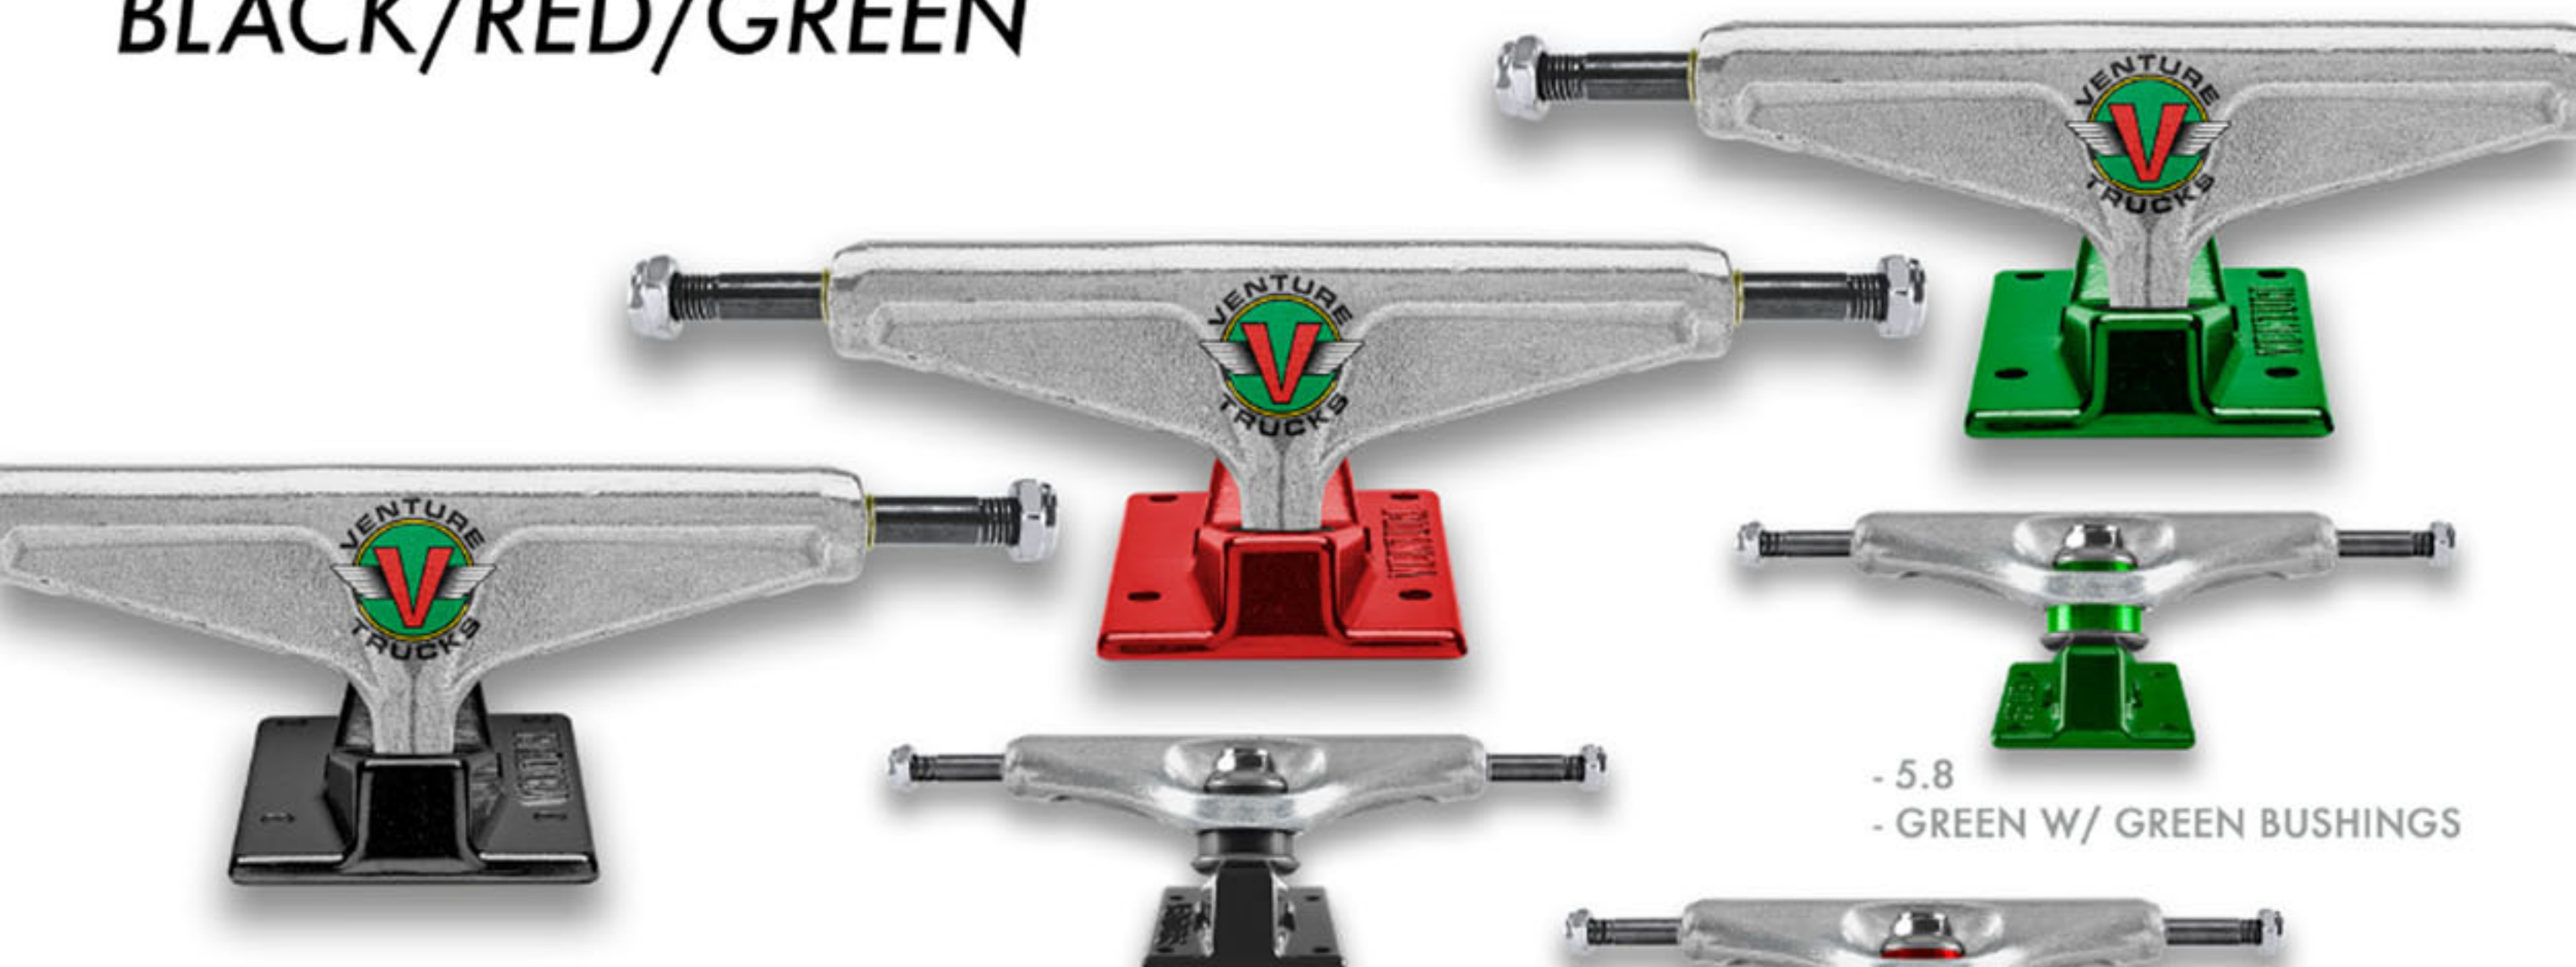

## PRO V-LIGHTS

- POLISHED HANGER
- FORGED POLISHED BASEPLATE & HOLLOW KINGPIN
- 5.2 HI, 5.6 W/ WHITE BUSHINGS

# WORREST PLAZA RAW

PRO EDITIONS

- RAW HANGER
- RAW BASEPLATES
- 5.2 LO, 5.6, 5.8 W/ WHITE BUSHINGS

## OG V-HOLLOW LIGHTS

BLACK/RED/GREEN

- POLISHED HANGER
- HOLLOW AXLE & KINGPIN
- FORGED BASEPLATE

- 5.0 LO
- BLACK W/ BLACK BUSHINGS

- 5.8
- GREEN W/ GREEN BUSHINGS

- 5.2 HI
- RED W/ RED BUSHINGS

# POLISHED